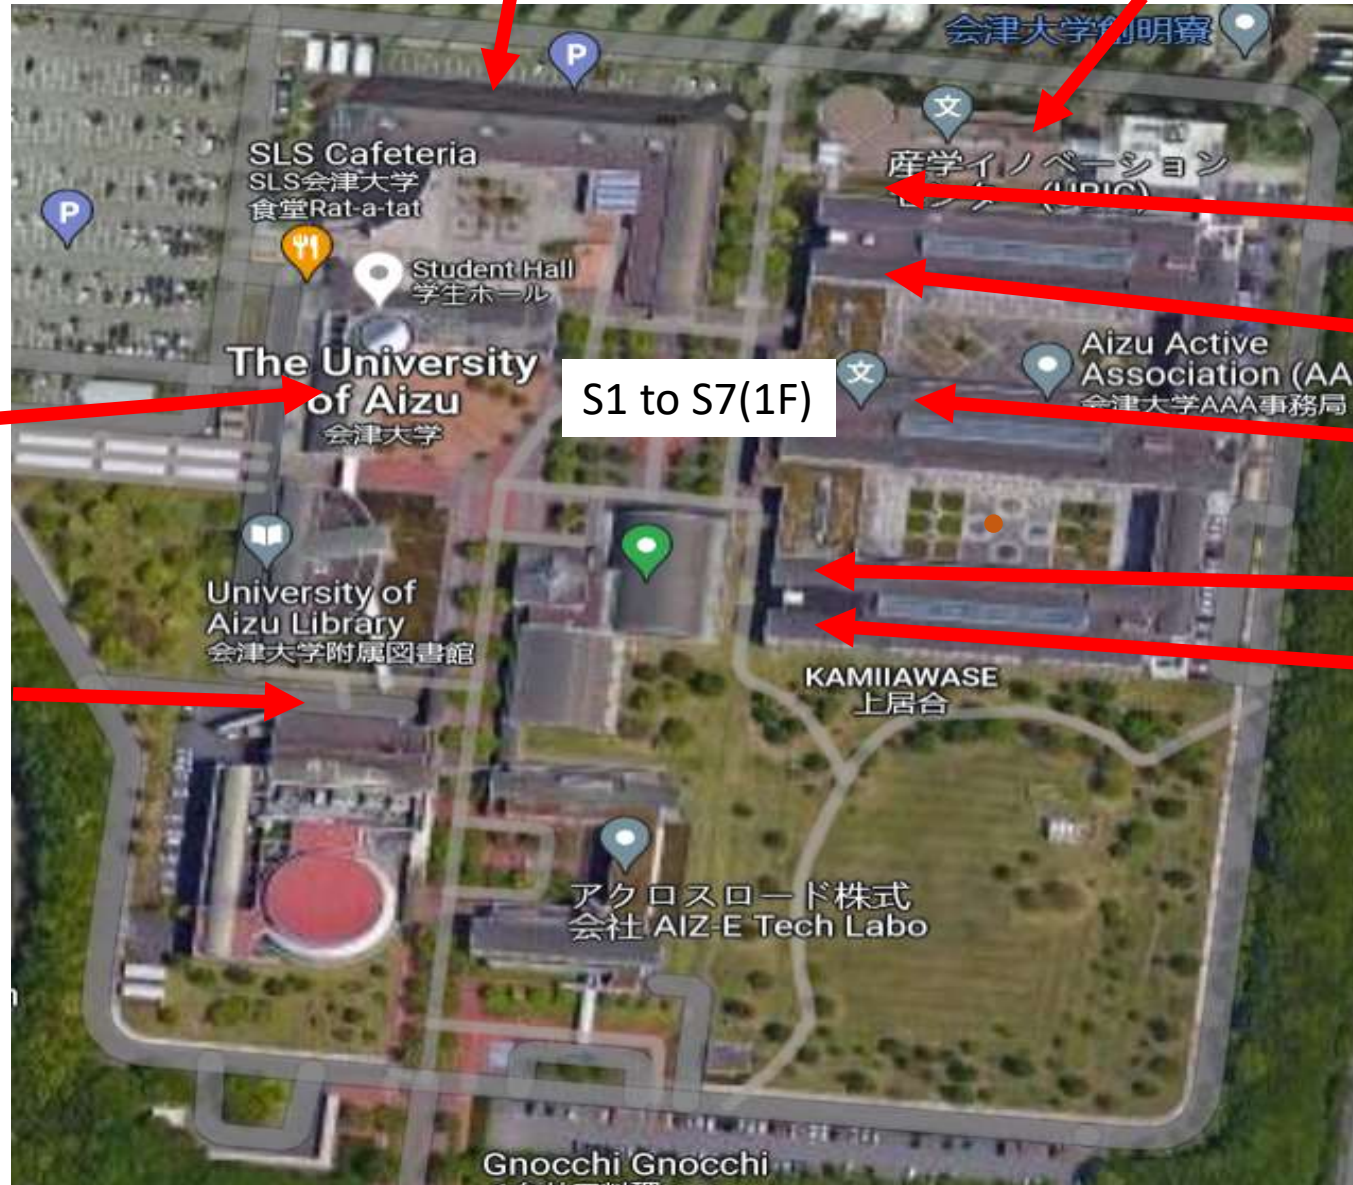

Lecture Hall, STD- 3, and STD-4(GF)

Somei house

Student Affair
Division(GF)

Auditorium(GF)

S1 to S7(1F)

STD - 5(GF)

STD - 6(GF)

ALO(GF)

STD - 1(GF)

STD - 2(GF)